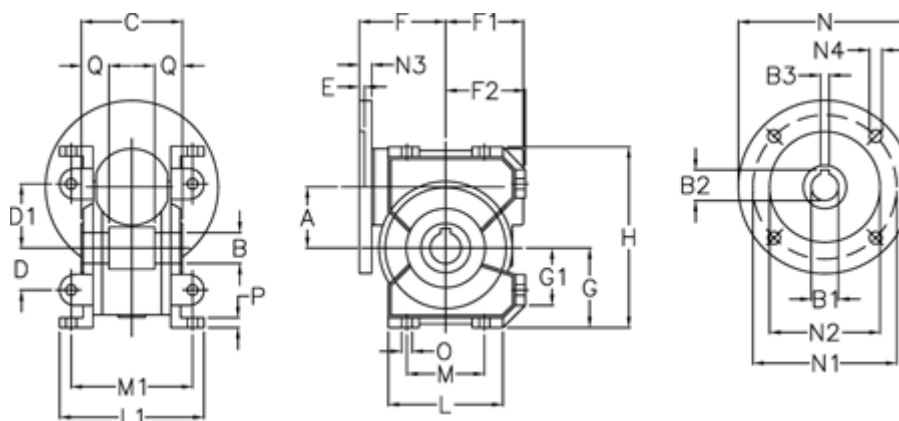

# Data Sheet

Article number: 3902049018033  
Description: Worm gear  
VF 49-U-18-80B14

## Measures

A = 49.5	E = 3	L = 93	N4 = 7
B = 25 H7	F = 70	L1 = 117	O = 8.5
B1 E7 = 19	F1 = 63	M = 63	P = 8
B2 = 21.8	F2 = 64.5	M1 = 98.5	Q = 22.5
B3 H9 = 6	G = 64.5	N = 120	
C = 82	G1 = 46.5	N1 = 100	
D = 34	H = 146.5	N2 = 80	
D1 = 52	H1 = 110.5	N3 = 10	